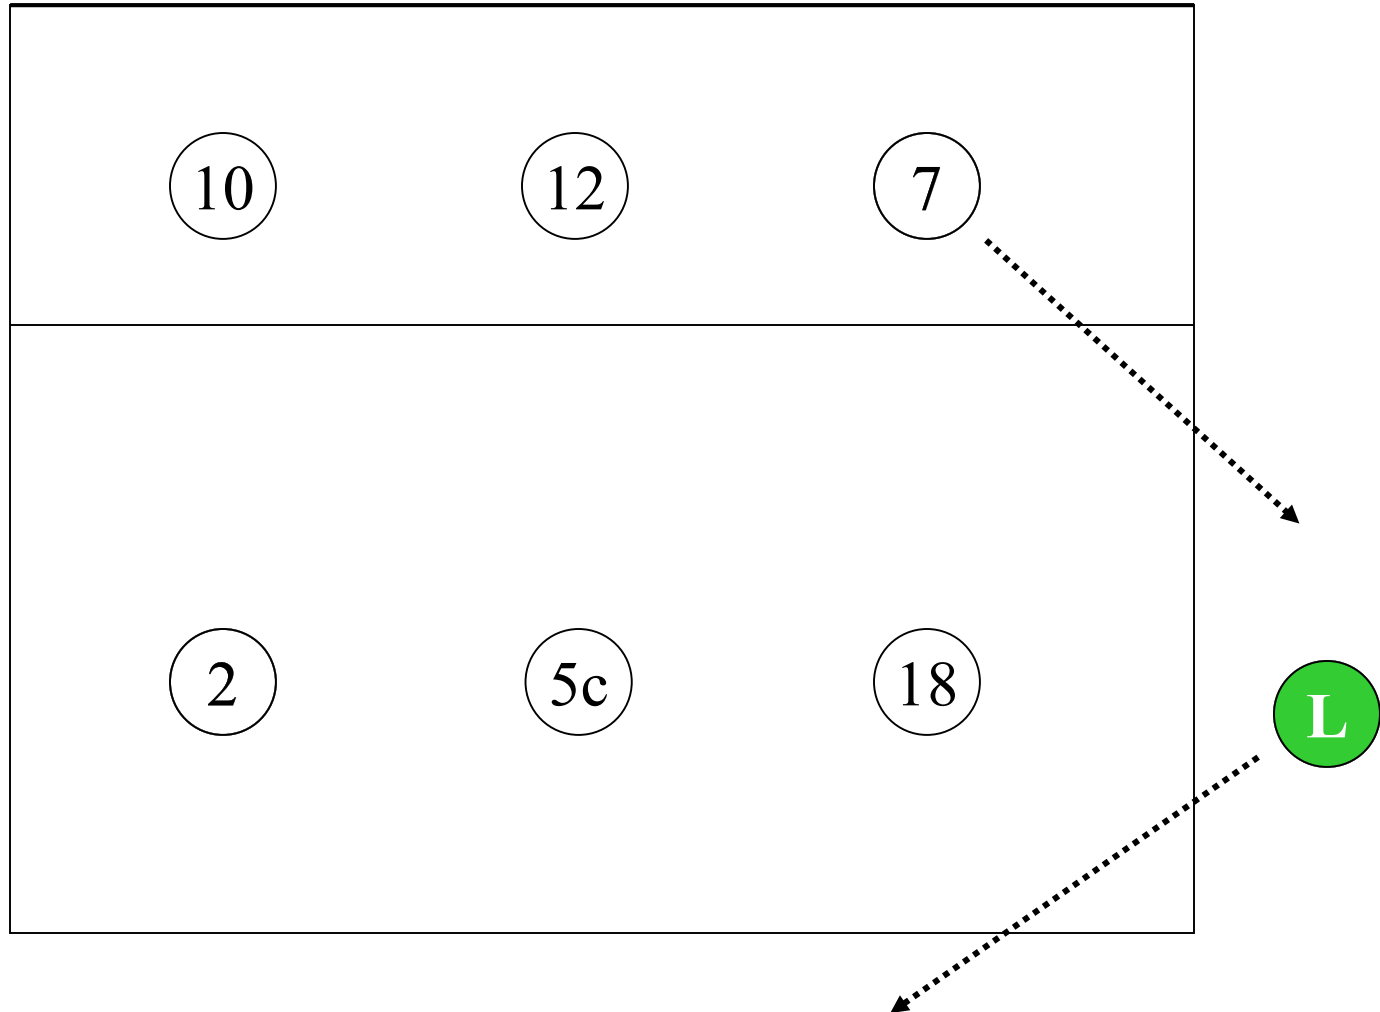

Another Serving Replacement Option

Libero replaces player and goes directly from bench to serve

Later in the game....

LTS: A Normal Replacement

TEAM	Central HS		L 21	
GAME	Serving Order	SP		
1	I	~~2~~	~~2~~ 2	
	II	5c		
	III	18		
	IV	~~7~~	~~7~~ ~~7~~ L	
	V	12		
	VI	10		

L Replaces 7