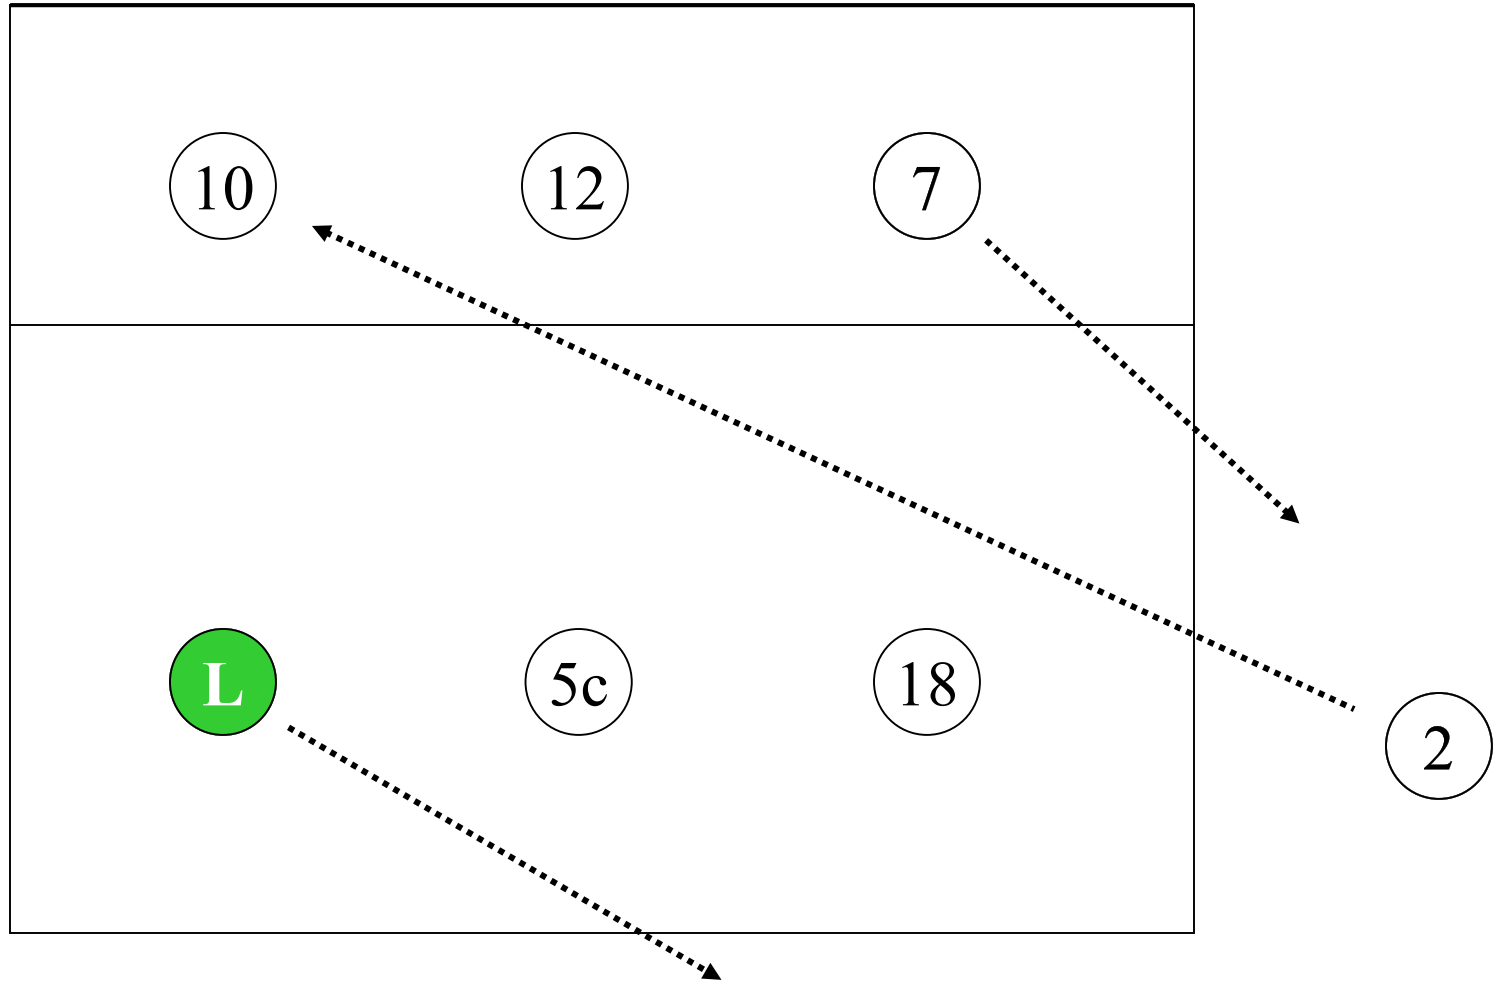

# Libero Moves to Serve

Double replacement: two non-liberos exchange over the sideline

Libero can only serve in rotation 4